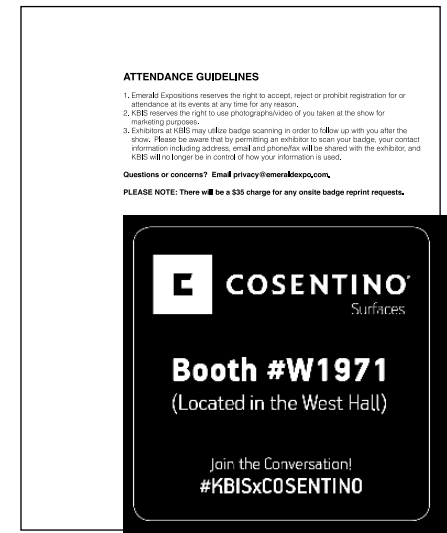

KBIS

ORLANDO
JANUARY 9-11
2018

BADGE SPONSOR
\$30,000

Gain huge brand visibility with every KBIS attendee! Receive custom branding at the top of the badge and custom messaging on the back of the badge. Sponsorship also includes logo on meter panels in the registration area onsite.

Front Ad Space:
4½" wide x ½" tall
Add ⅛" on sides for bleed

Back Ad Space:
3" wide x 3" tall
Add ⅛" on side & bottom for bleed

Companies A-E, #, Italy and Spain
Maria Hill • Account Executive
770-291-5419
maria.hill@emeraldexpo.com